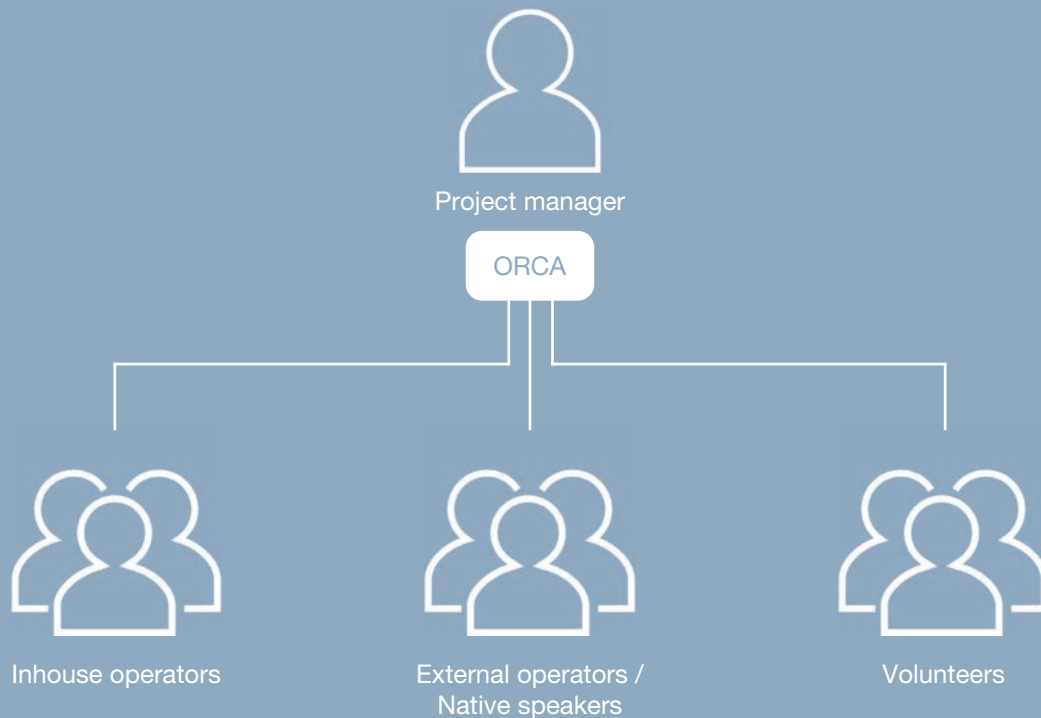

Flexible. Efficient. Better.

OCR post-editing is usually done by the library staff themselves or—when working with a service provider—by the in-house operators of the service provider. This often results in two challenges: First, when the amount of data to be checked significantly exceeds the existing manpower capacity. Second, if the OCR job is in a foreign language or a writing system that is incomprehensible to the operators. **ORCA** solves this by allowing the project manager to flexibly distribute the OCR correction over the Web to a worldwide network of trained operators. This means that even large and challenging projects can be processed quickly and with high quality.

What our customers say.

“ORCA is a great product. It simplifies the OCR correction process and thereby solves a central bottleneck problem. I am pleased that CCS has made the additional effort to develop it further, with my team giving first-hand feedback.”

—Vincent Tan, CD Imaging Singapore

Contact us for more information.

Lutz Nahold

Sales Director

M +49 1579 2366591

lutz.nahold@content-conversion.com

Content Conversion Specialists GmbH | Weidestr. 134 | 22083 Hamburg | Germany
T +49 40 22858299-0 | www.content-conversion.com