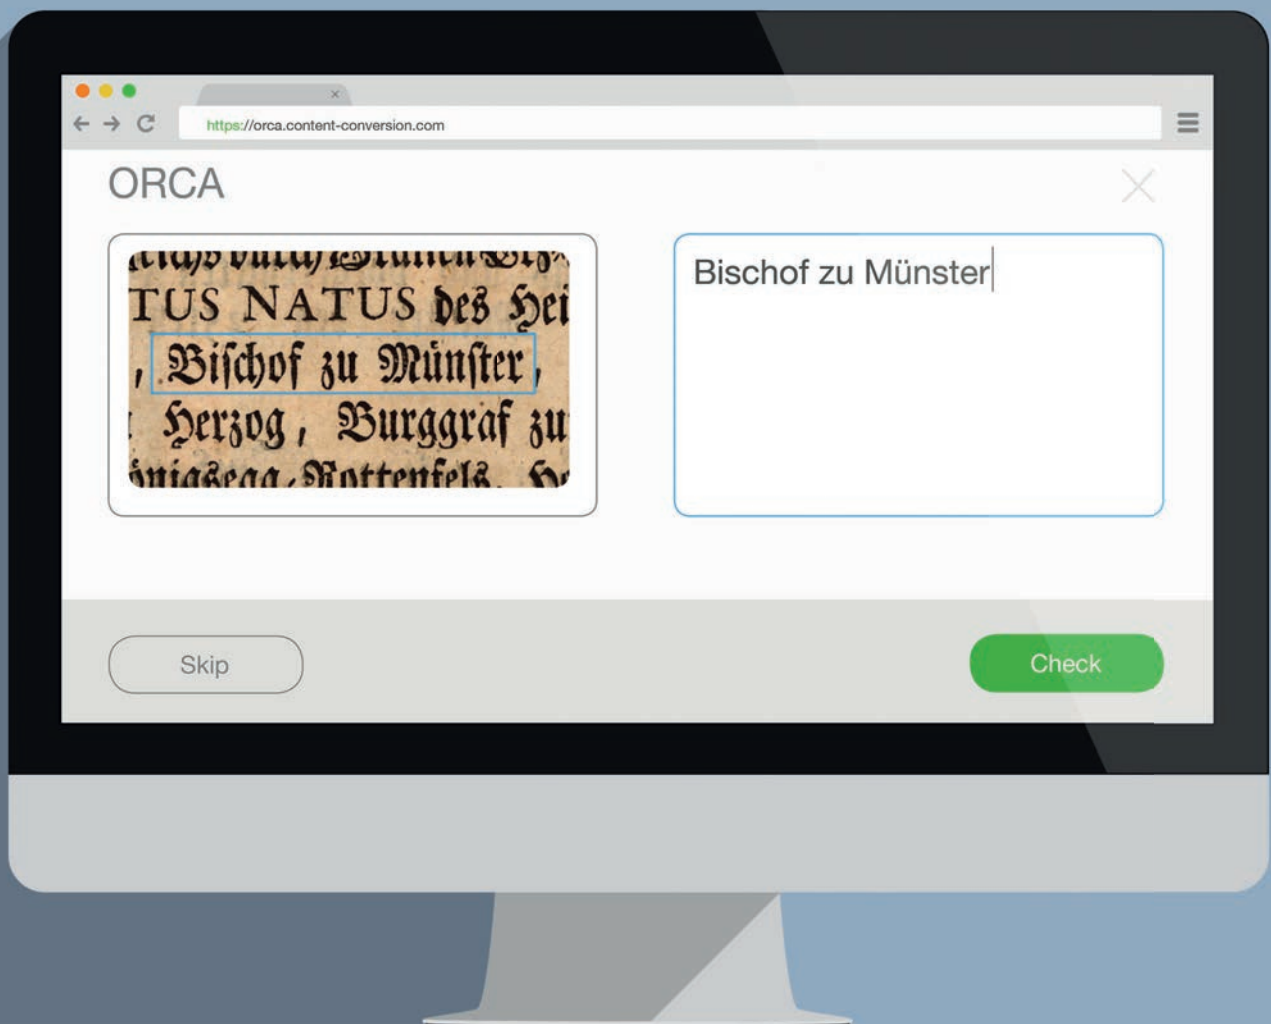

OCR correction simplified.

ORCA is a new web tool that allows a fast and flexible verification and correction of OCR. The project manager can subdivide projects by volume, text language or writing system and assign them to those operators with the required skills. Thanks to ORCA's cloud-based application, the operators do not have to be on-site, but can access the project from anywhere in the world. This allows the work to be flexibly distributed where people with the right expertise or language skills are, and the total volume of manpower can always be adapted to the needs of the project. ORCA enables a completely new, decentralized and flexible distribution of OCR post-editing, so that projects can be completed faster, better and more cost-effectively.

What our customers say.

“ORCA is a great product. It simplifies the OCR correction process and thereby solves a central bottleneck problem. I am pleased that CCS has made the additional effort to develop it further, with my team giving first-hand feedback.”